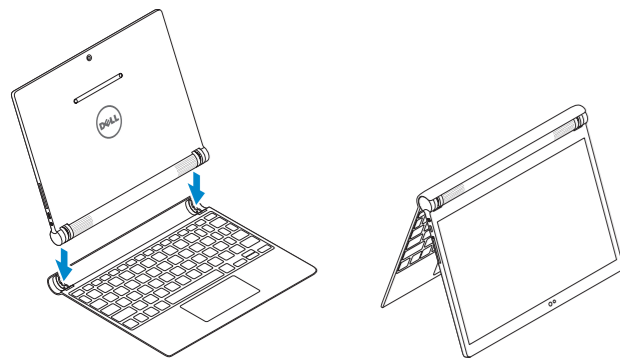

Modes

模式 | 模式 | モード

Tent mode

帳篷式 | 帳篷模式 | テントモード

Laptop mode

笔记本电脑模式 | 筆記型電腦模式 | ラップトップモード